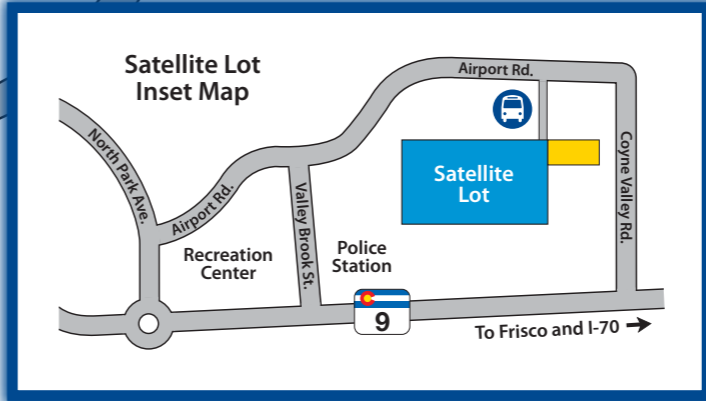

TOWN OF BRECKENRIDGE PARKING MAP

Street and Parking Lot Information

Free Parking - All Day	Employee Parking Only - 6:00 AM - 3:00 PM Free Parking after 3:00 PM
Pay Parking - 10:00 AM - 8:00 PM	Overnight Pay Parking - Pay Onsite
Pay Parking - 10:00 AM - 3:00 PM Free Parking after 3:00 PM	

Pay by Phone Instructions

The Passport Parking app is available for Apple and Android phones and provides the most convenient way to park - pay - and be on your way. To start a parking session, you'll first need to find your zone number. Zone numbers are posted on signs on every block as well as on each meter. Below is a complete list of zone numbers for quick reference. Enter your license plate, length of stay, payment information and off you go. (See reverse side for additional Pay by Phone and Pay at the Meter information).

Zone #	Location
774	Ridge Street Zone 1 - 100N, 100s
775	Ridge Street Zone 2 - 200s - 500s
776	Satellite Lot
779	F - Lot
780	North Main Street - 200N - 300N
781	Central Main Street - 100N, 100s
782	South Main Street - 200s - 400s
783	Ice House Lot
784	Ski Hill Road
785	Lincoln Avenue
786	Ridge Street Alley
787	Adams Street
788	Washington Avenue
789	Courthouse Lot
790	Upper Exchange Lot
791	Lower Exchange Lot
792	Lower Exchange Outdoor Lot
793	Barney Ford Lot
794	Tonopah Lot
795	Wellington Lot
796	Tiger Dredge Lot