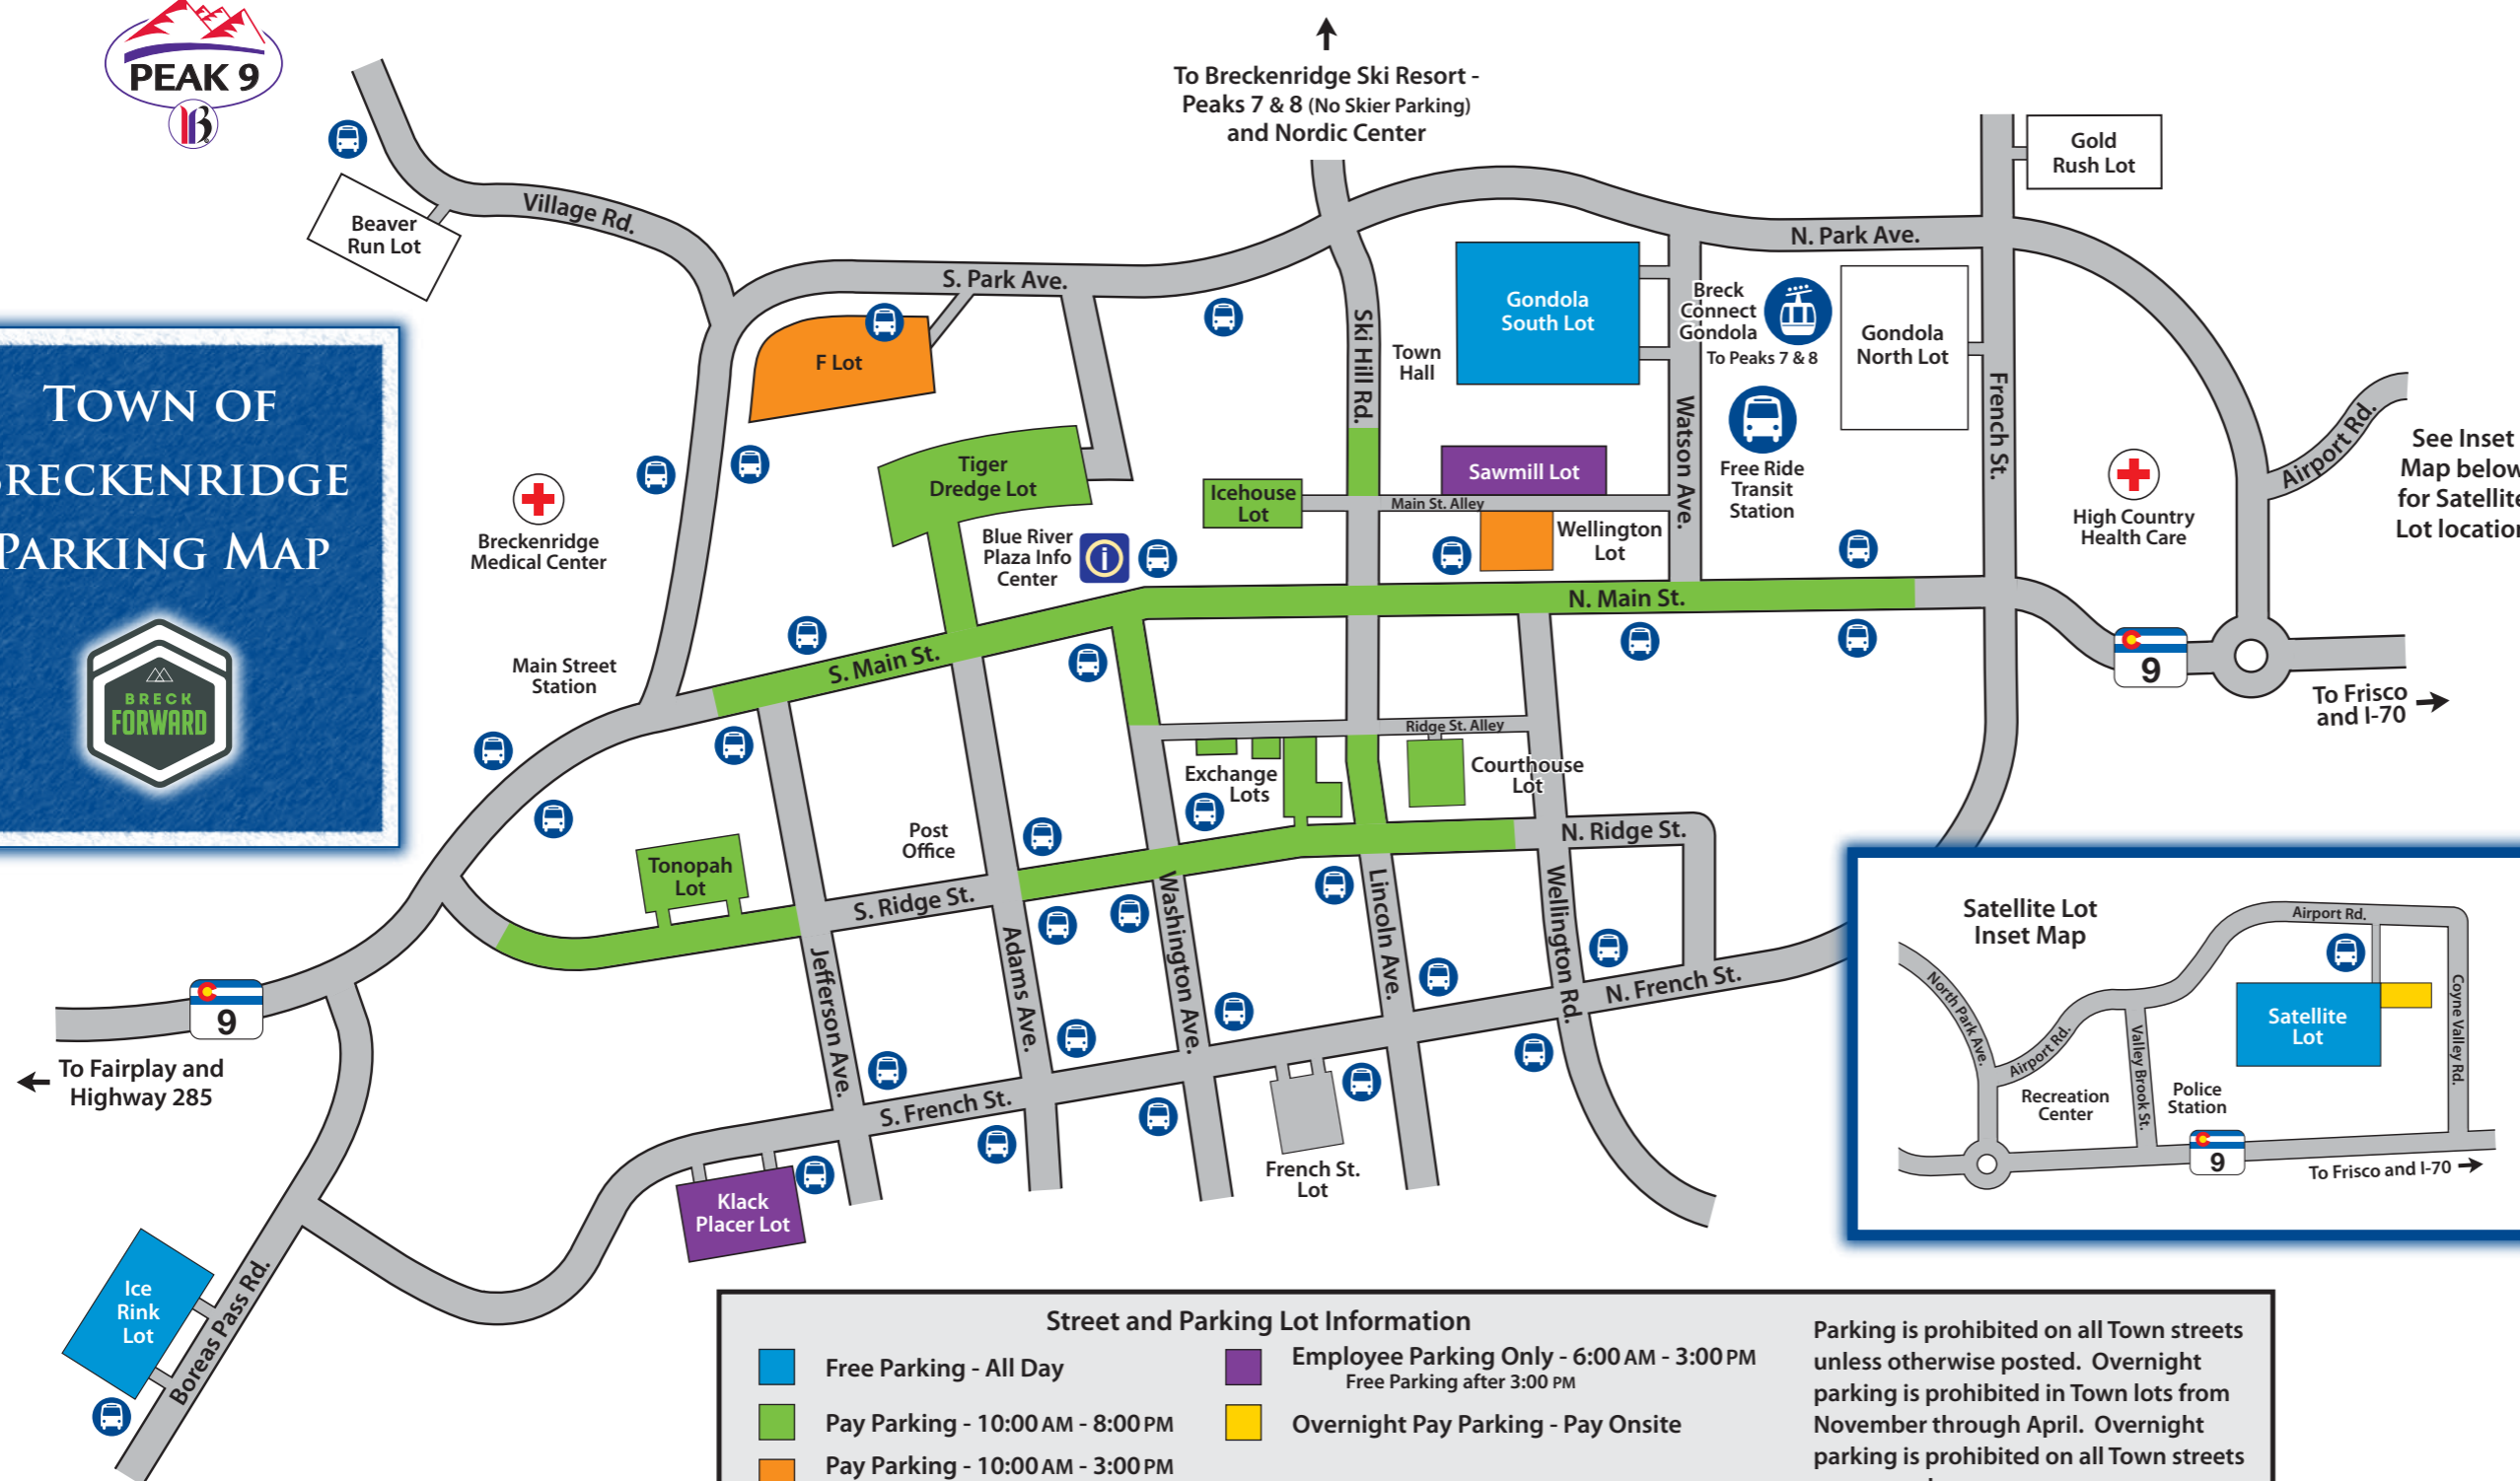

TOWN OF BRECKENRIDGE PARKING MAP

Street and Parking Lot Information

Free Parking - All Day	Employee Parking Only - 6:00 AM - 3:00 PM Free Parking after 3:00 PM
Pay Parking - 10:00 AM - 8:00 PM	Overnight Pay Parking - Pay Onsite
Pay Parking - 10:00 AM - 3:00 PM Free Parking after 3:00 PM	

Parking is prohibited on all Town streets unless otherwise posted. Overnight parking is prohibited in Town lots from November through April. Overnight parking is prohibited on all Town streets year-round.

Pay by Phone Instructions

The Passport Parking app is available for Apple and Android phones and provides the most convenient way to park - pay - and be on your way. To start a parking session, you'll first need to find your zone number. Zone numbers are posted on signs on every block as well as on each meter. Below is a complete list of zone numbers for quick reference. Enter your license plate, length of stay, payment information and off you go. (See reverse side for additional Pay by Phone and Pay at the Meter information).

Zone #	Location
774	Ridge Street Zone 1 - 100N, 100s
775	Ridge Street Zone 2 - 200s - 500s
776	Satellite Lot
779	F - Lot
780	North Main Street - 200N - 300N
781	Central Main Street - 100N, 100s
782	South Main Street - 200s - 400s
783	Ice House Lot
784	Ski Hill Road
785	Lincoln Avenue
786	Ridge Street Alley
787	Adams Street
788	Washington Avenue
789	Courthouse Lot
790	Upper Exchange Lot
791	Lower Exchange Lot
792	Lower Exchange Outdoor Lot
793	Barney Ford Lot
794	Tonopah Lot
795	Wellington Lot
796	Tiger Dredge Lot